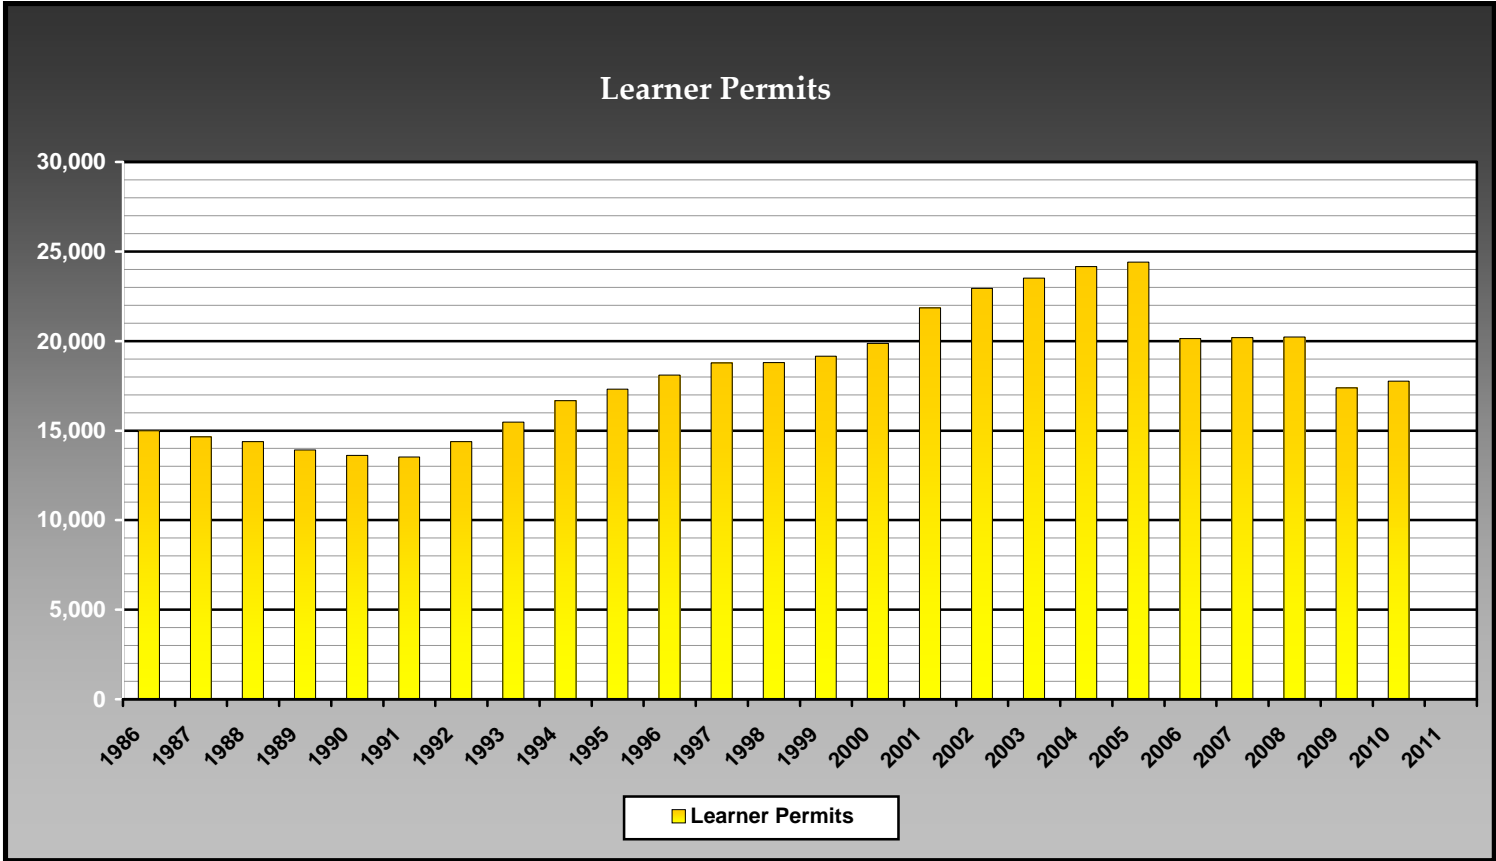

**LICENSES/PERMITS/ENDORSEMENTS
IN EFFECT 1986 – 2010**
Extracted from computer-generated statistical reports

Learner Permits	1981	1982	1983	1984	1985	1986	1987	1988	1989	1990
						14,987	14,649	14,392	13,914	13,616
	1991	1992	1993	1994	1995	1996	1997	1998	1999	2000
	13,527	14,392	15,472	16,668	17,317	18,102	18,781	18,805	19,154	19,869
	2001	2002	2003	2004	2005	2006	2007	2008	2009	2010
	21,849	22,949	23,512	24,164	24,405	20,131	20,190	20,229	17,392	17,768