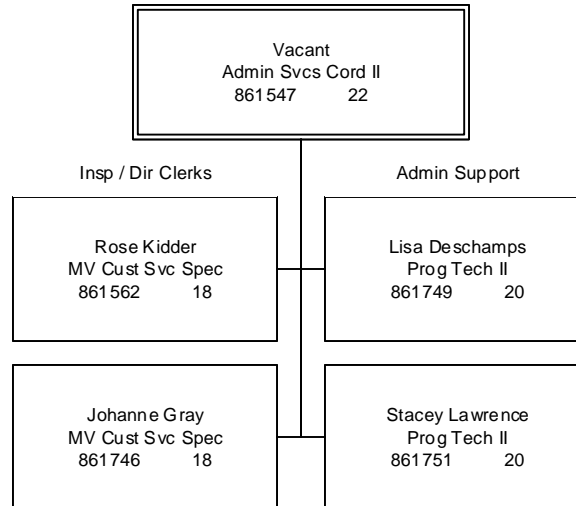

Motor Vehicle Enforcement & Safety

Investigation Unit

Legend:
P = Pilot Position

Agency of Transportation

Department of Motor Vehicles

Motor Vehicle Enforcement & Safety

Administrative Support Unit

Legend:
P = Pilot Position