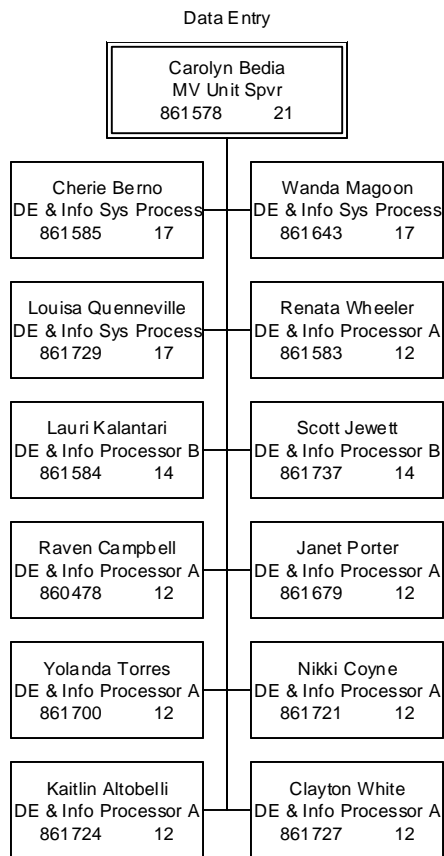

Retrievals

Legend:
P = Pilot Position

FY18

Updated 2018 06 04

Agency of Transportation

Department of Motor Vehicles

Operations Section Mail Processing

Data Entry & Quality Control