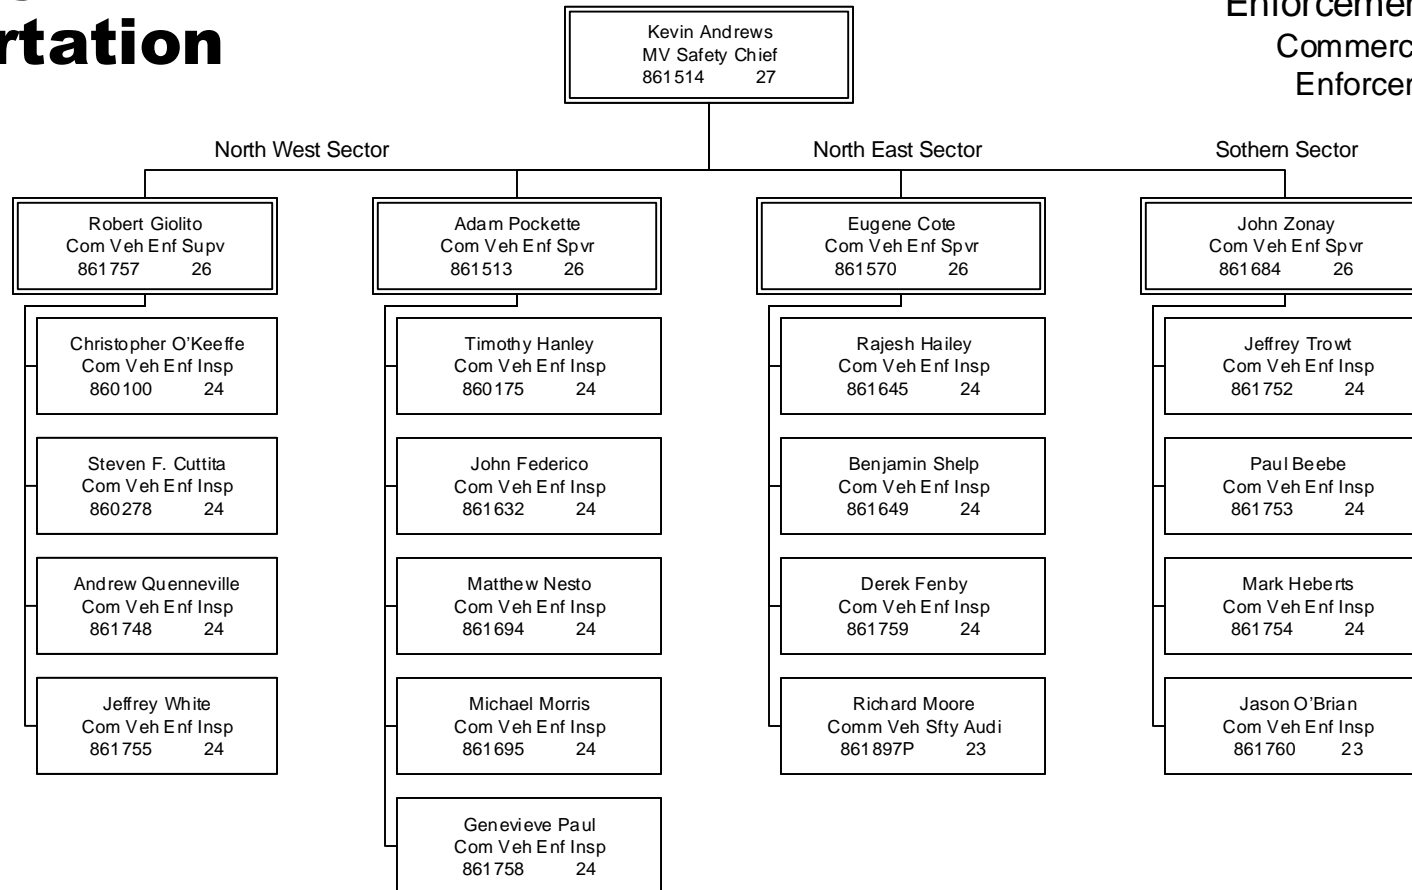

Agency of Transportation

Department of Motor Vehicles

Motor Vehicle Enforcement & Safety Commercial Vehicle Enforcement Unit

Legend:
P = Pilot Position