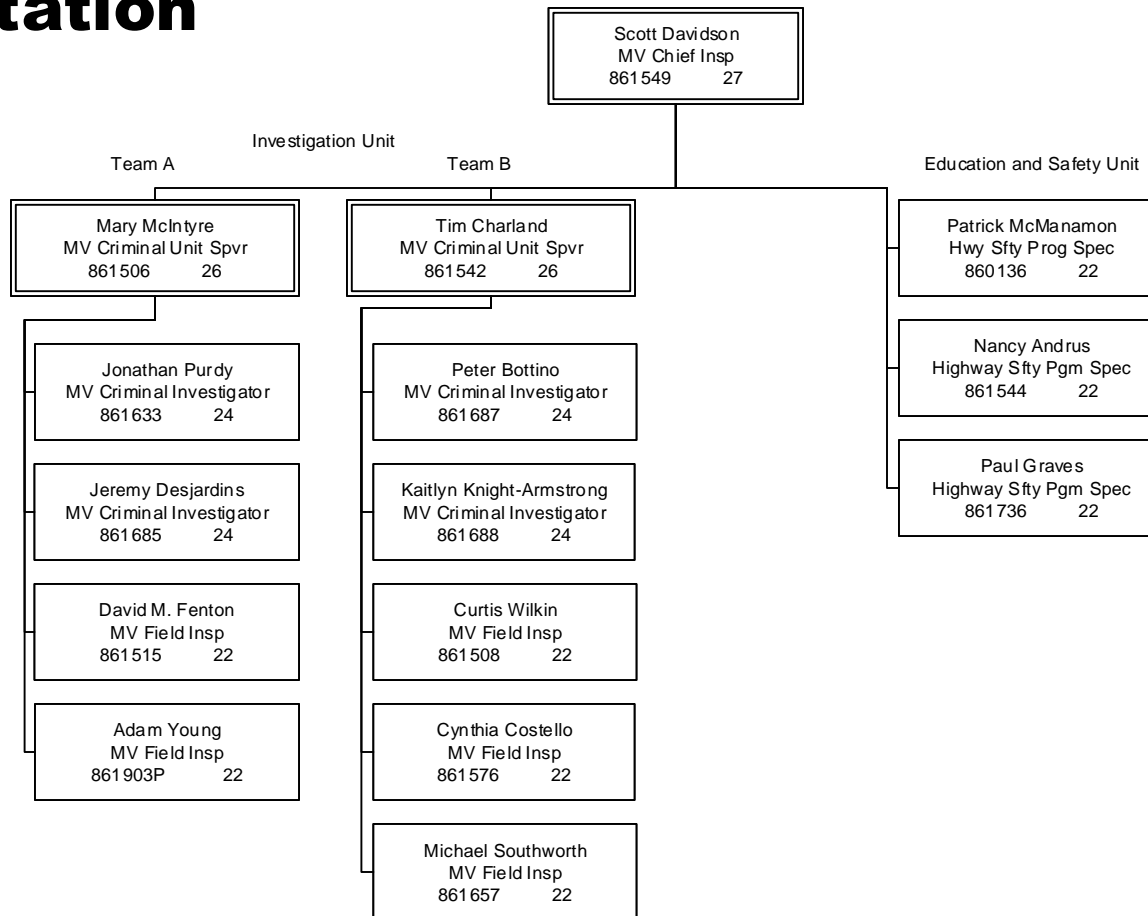

Agency of Transportation

Department of Motor Vehicles

Motor Vehicle Enforcement & Safety

Investigation Unit

Legend:
P = Pilot Position