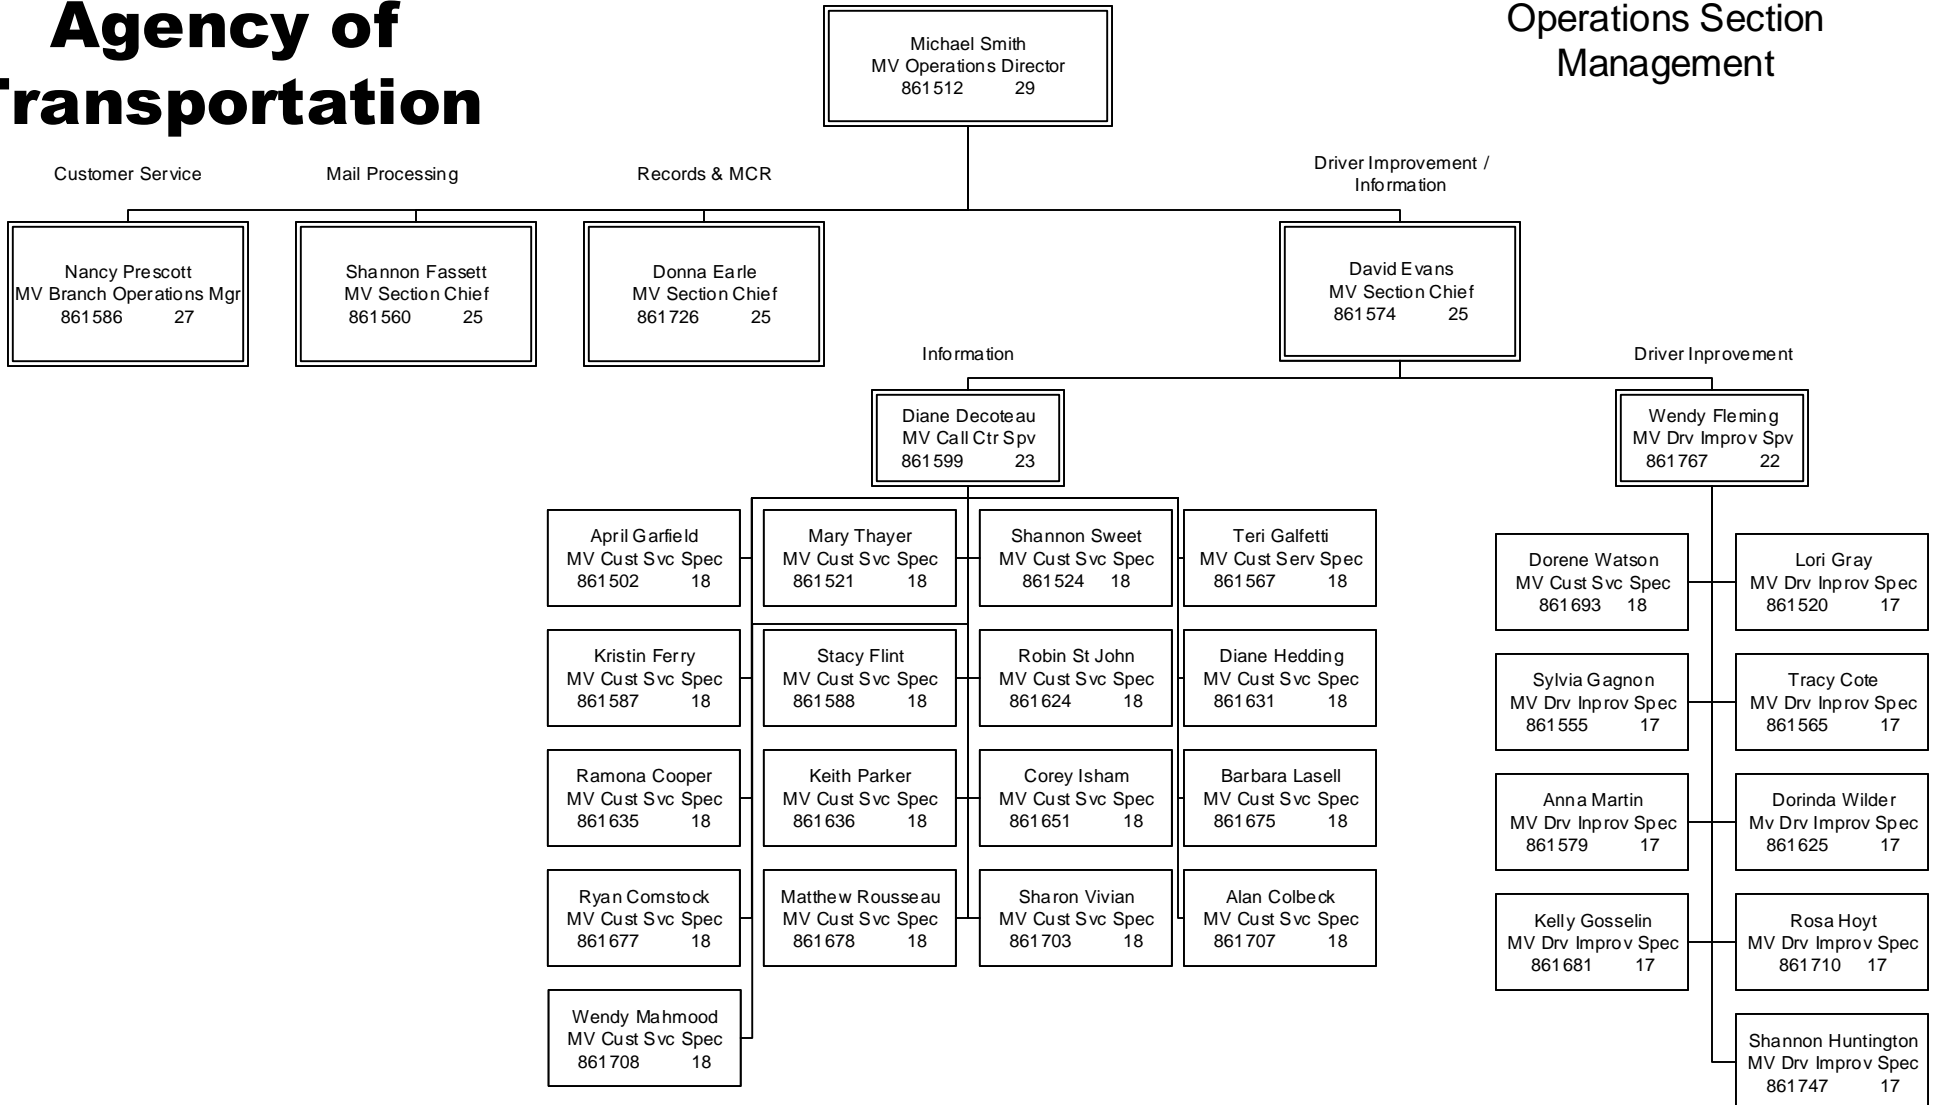

Agency of Transportation

Legend:
P = Pilot Position

Agency of Transportation

Operations Section
Management

Legend:
P = Pilot Position

Agency of Transportation

Department of Motor Vehicles

Operations Section Customer Services Units

Legend:
P = Pilot Position

Agency of Transportation

Department of Motor Vehicles

Operations Section
Customer Services Units

Montpelier Office

Counter Services / Enhanced Drivers License

Legend:
P = Pilot Position

Rutland District Office

Montpelier District Office

Newport District Office

Legend:
P = Pilot Position

Updated 2018 06 04

Legend:
P = Pilot Position

Agency of Transportation

Department of Motor Vehicles

Legend:
P = Pilot Position

Agency of Transportation

Legend:
P = Pilot Position

Agency of Transportation

Department of Motor Vehicles

Motor Vehicle Enforcement & Safety

Office of the Director

Legend:
P = Pilot Position