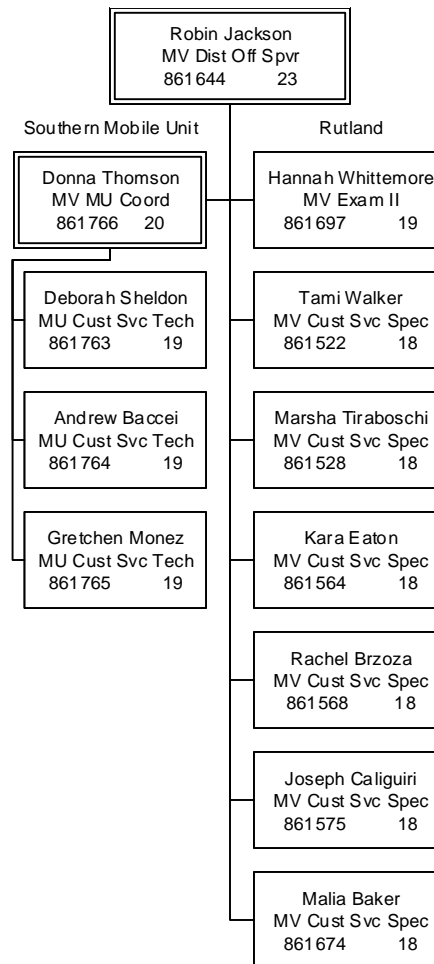

Rutland District Office

Montpelier District Office

Newport District Office

Legend:
P = Pilot Position

Updated 2018 06 04

Legend:
P = Pilot Position

Agency of Transportation

Department of Motor Vehicles