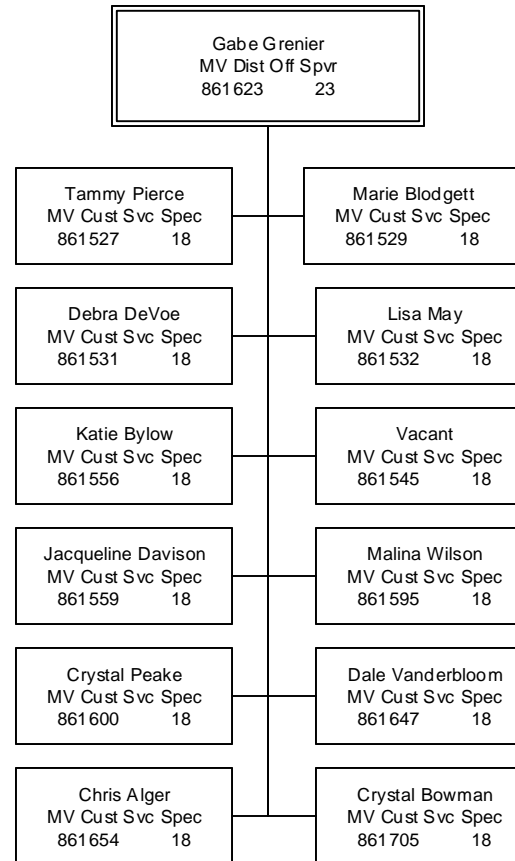

Legend:
P = Pilot Position

Agency of Transportation

Department of Motor Vehicles

Operations Section
Customer Services Units

Montpelier Office

Counter Services / Enhanced Drivers License

Legend:
P = Pilot Position