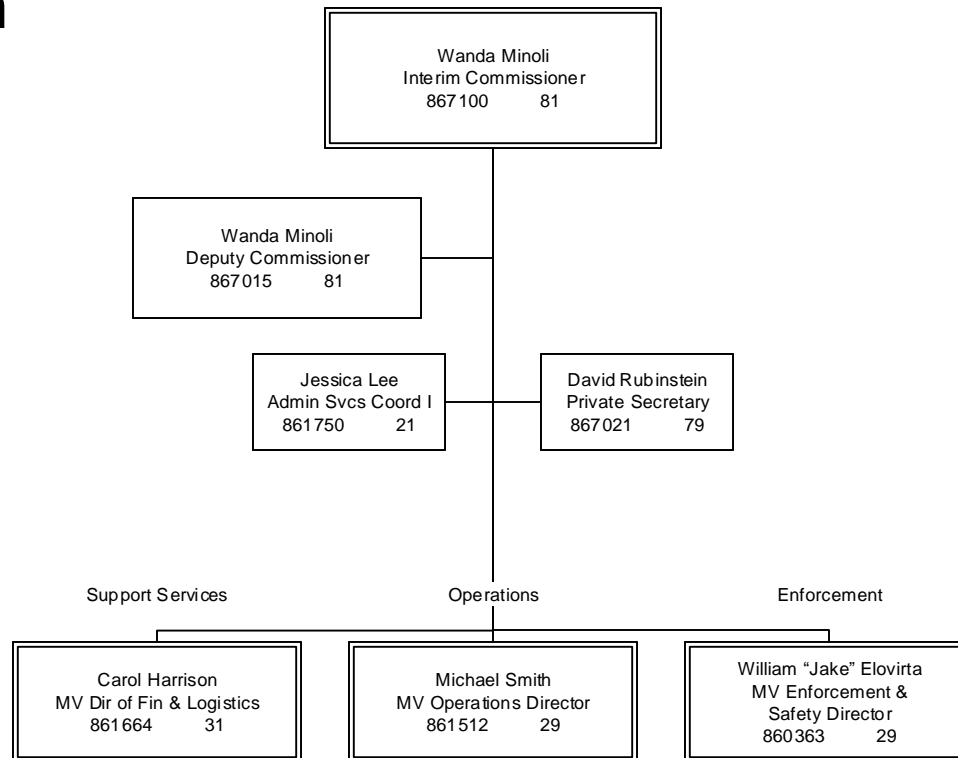

Agency of Transportation

Legend:
P = Pilot Position

Agency of Transportation

Operations Section
Management

Legend:
P = Pilot Position

Agency of Transportation

Department of Motor Vehicles

Operations Section Customer Services Units

Legend:
P = Pilot Position

Agency of Transportation

Department of Motor Vehicles

Operations Section
Customer Services Units

Montpelier Office

Counter Services / Enhanced Drivers License

Legend:
P = Pilot Position