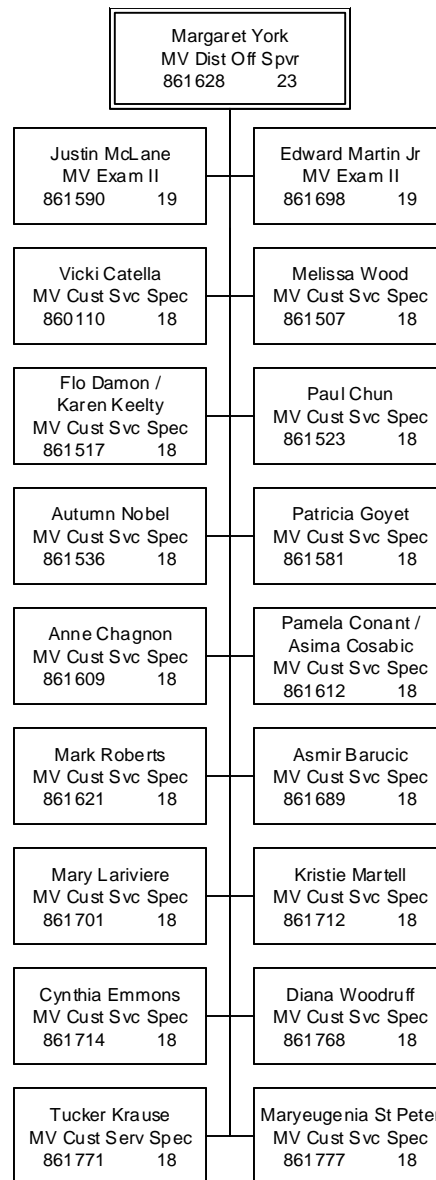

So. Burlington District Office