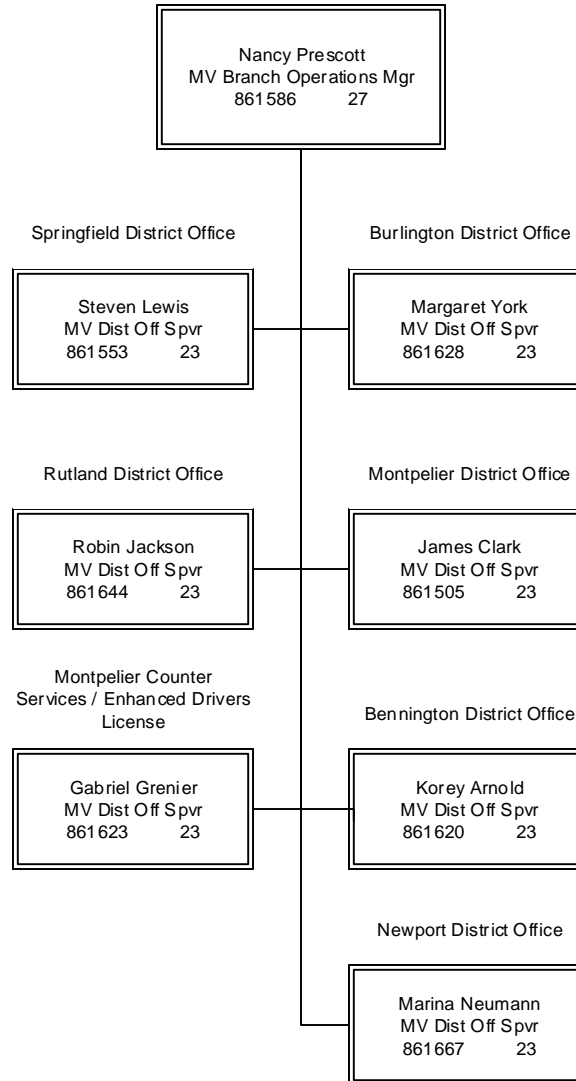

Agency of Transportation

Legend:
P = Pilot Position

Agency of Transportation

Operations Section
Management

Legend:
P = Pilot Position

Agency of Transportation

Department of Motor Vehicles

Operations Section Customer Services Units