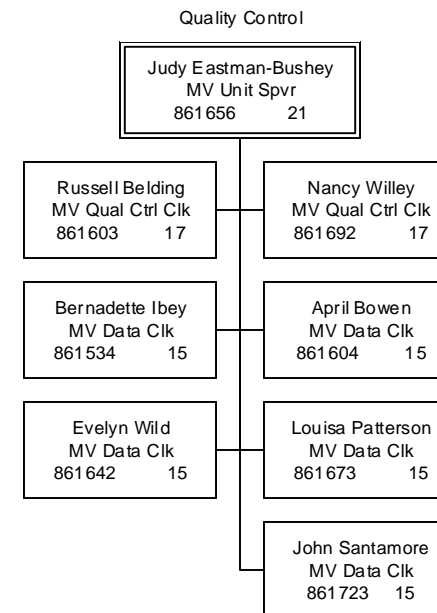

Retrievals

Legend:
P = Pilot Position

FY18

Updated 2018 06 04

Agency of Transportation

Department of Motor Vehicles

Operations Section Mail Processing

Data Entry & Quality Control