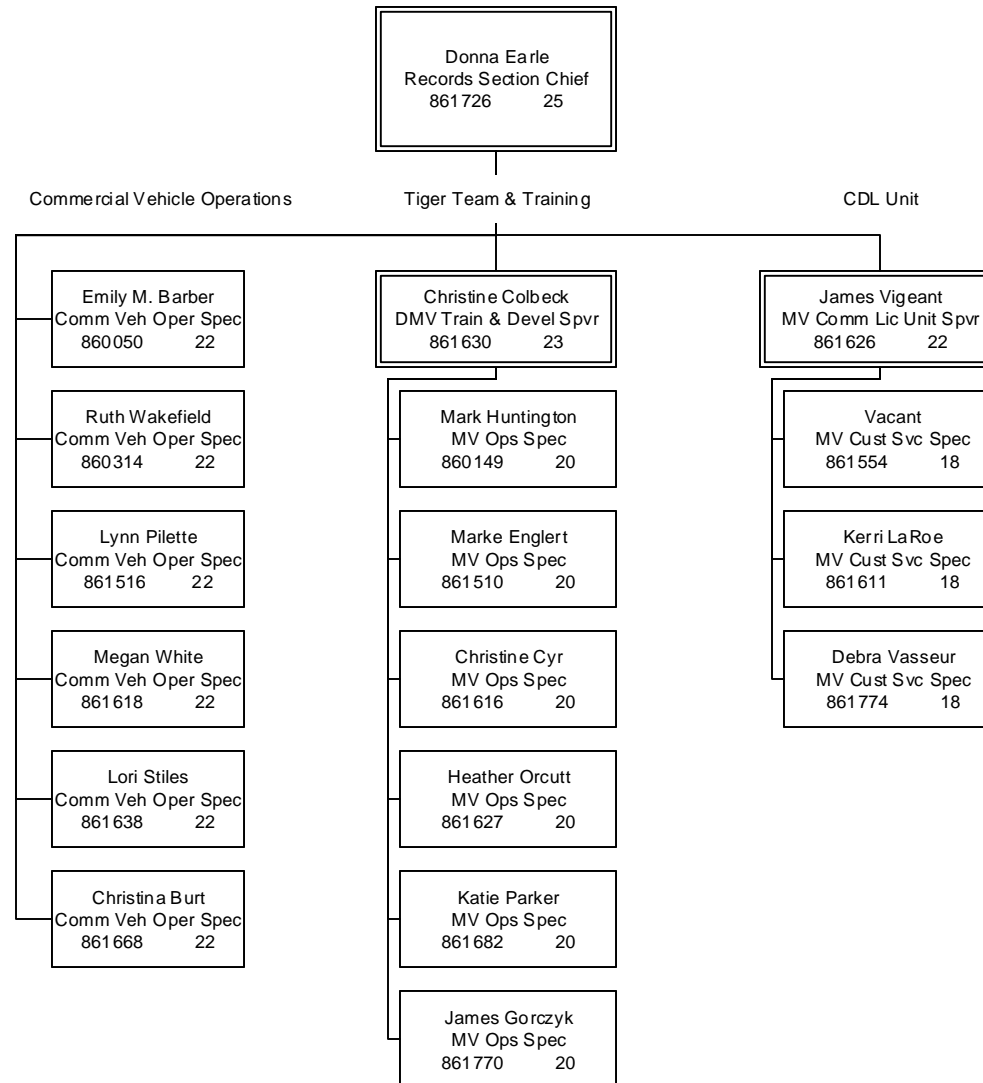

Rutland District Office

Montpelier District Office

Newport District Office

Legend:
P = Pilot Position

Updated 2018 06 04

Legend:
P = Pilot Position

Agency of Transportation

Department of Motor Vehicles