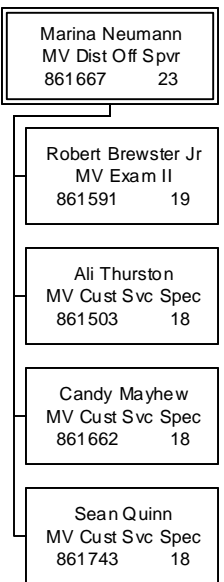

Newport District Office